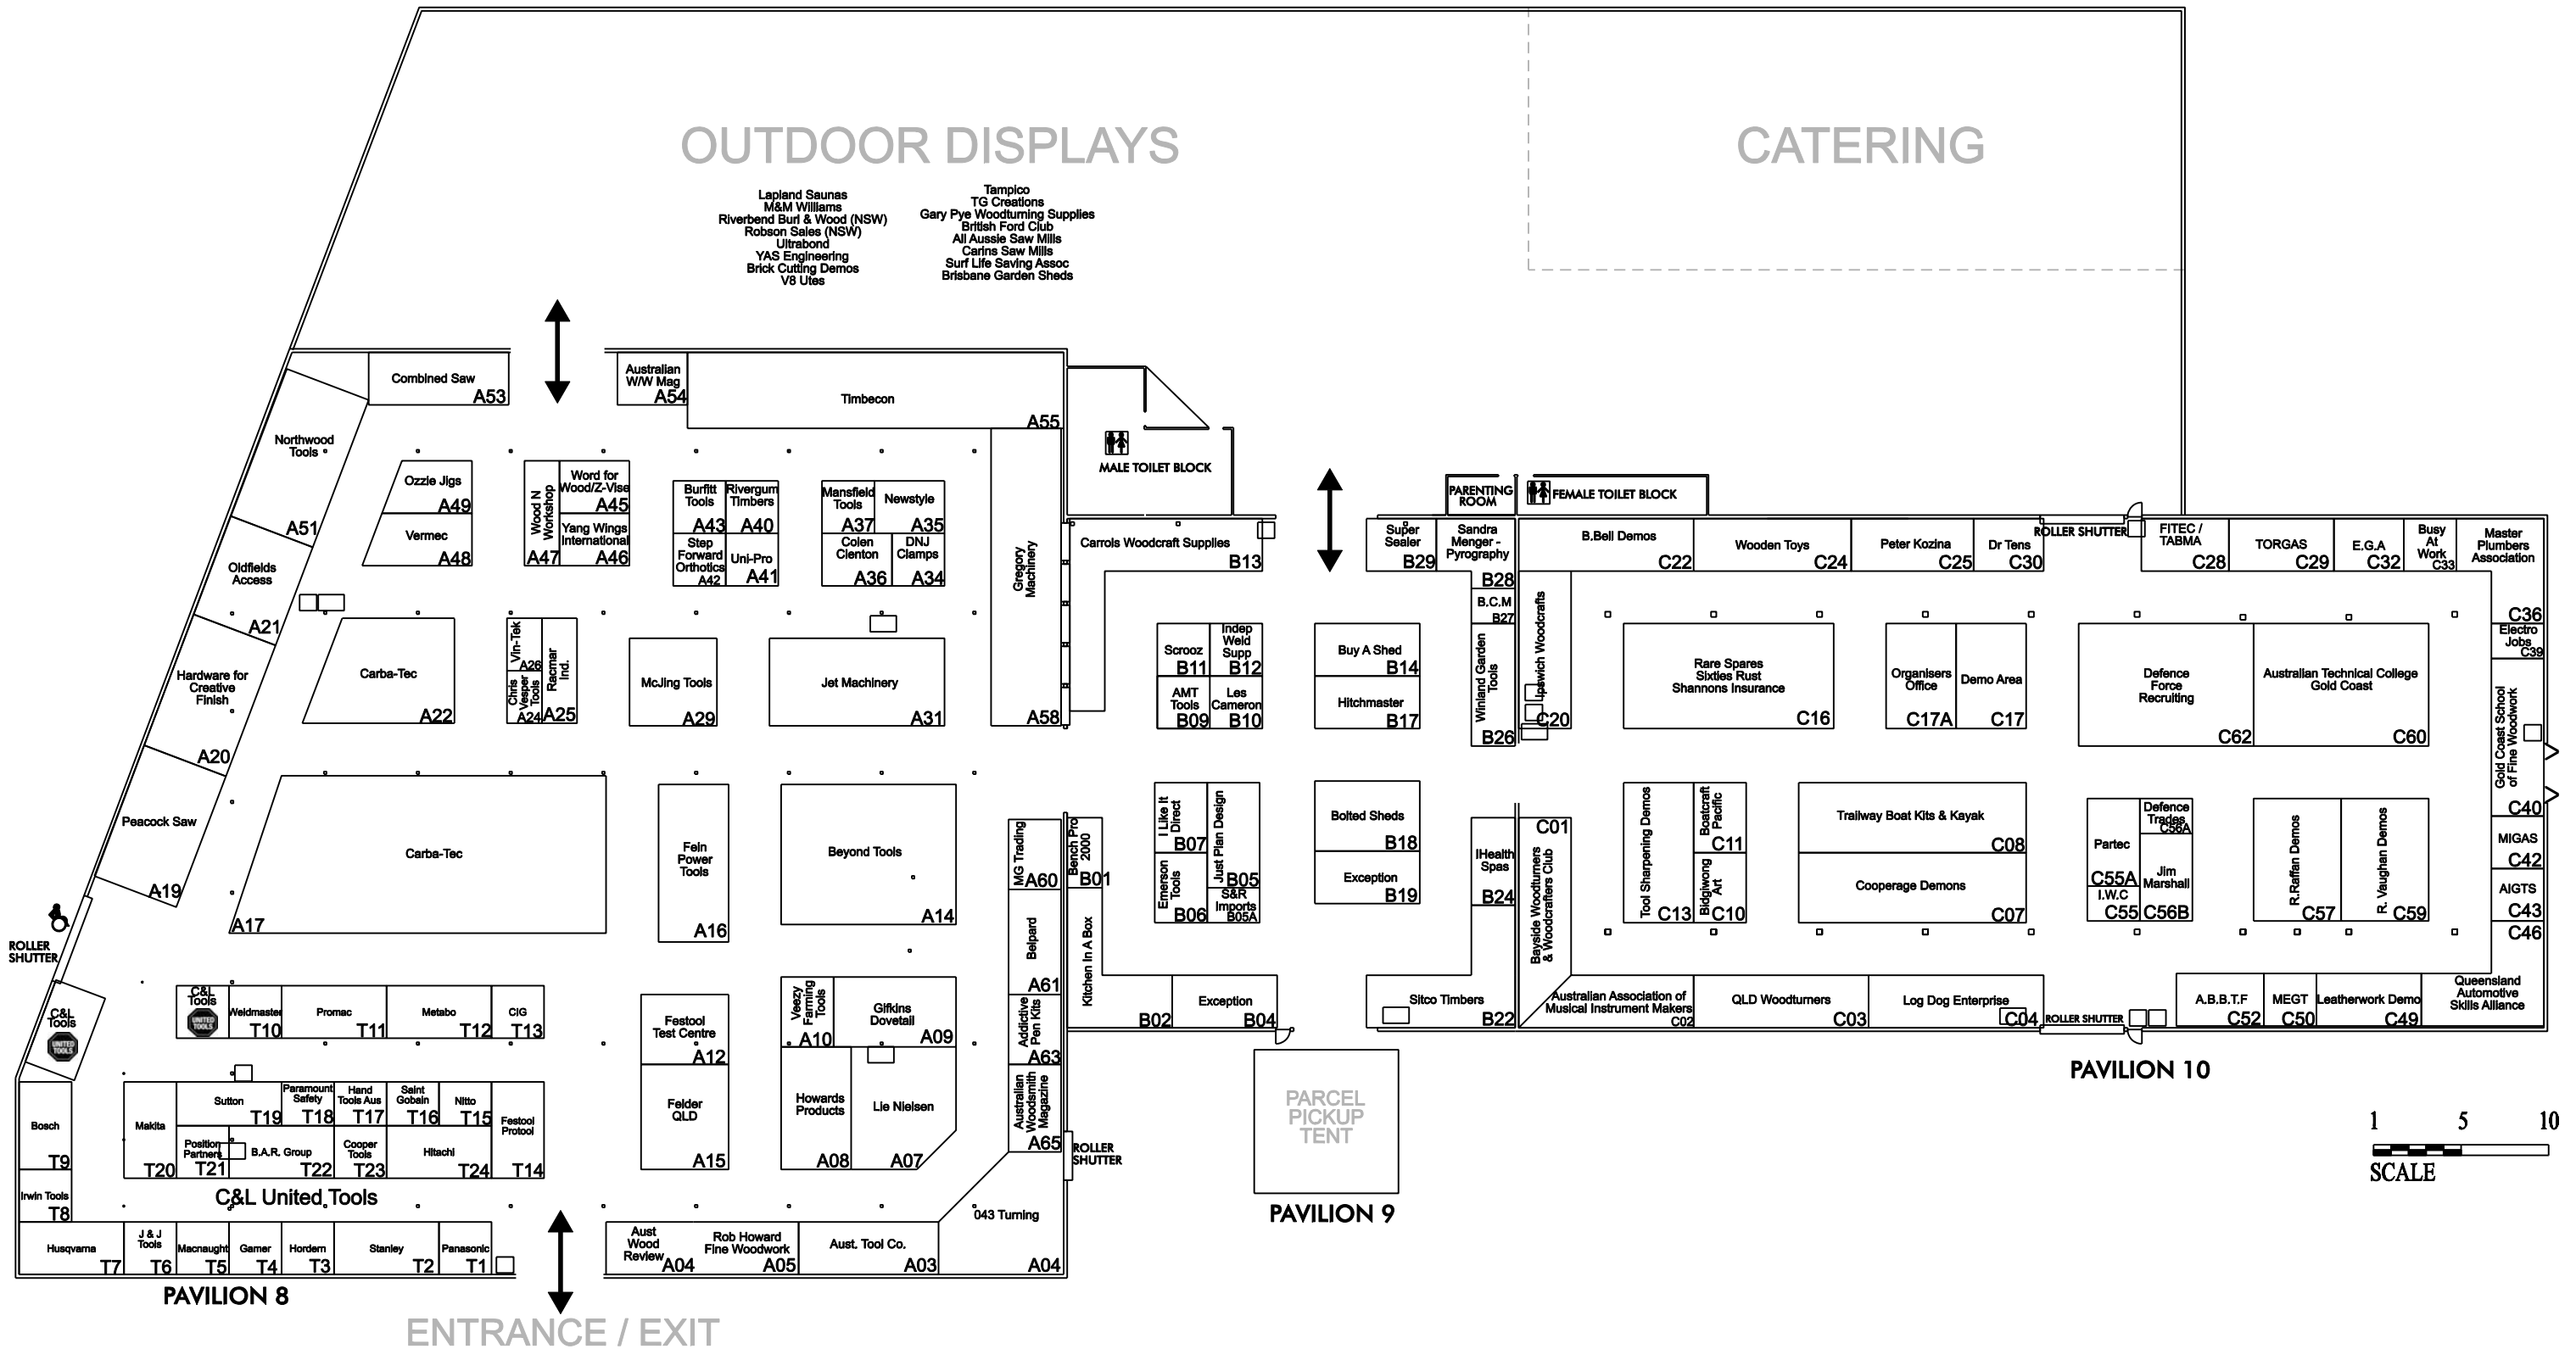

# CATERING

Lapland Saunas  
M&M Williams  
Riverbend Burl & Woodturning Supplies  
Robson Sales (NSW)  
Ultrapond  
YAS Engineering  
Brick Cutting Demos  
V8 Utles

Tampico  
TG Creations  
Gary Pye Woodturning Supplies  
British Ford Club  
All Aussie Saw Mills  
Carina Saw Mills  
Surf Life Saving Assoc  
Brisbane Garden Sheds